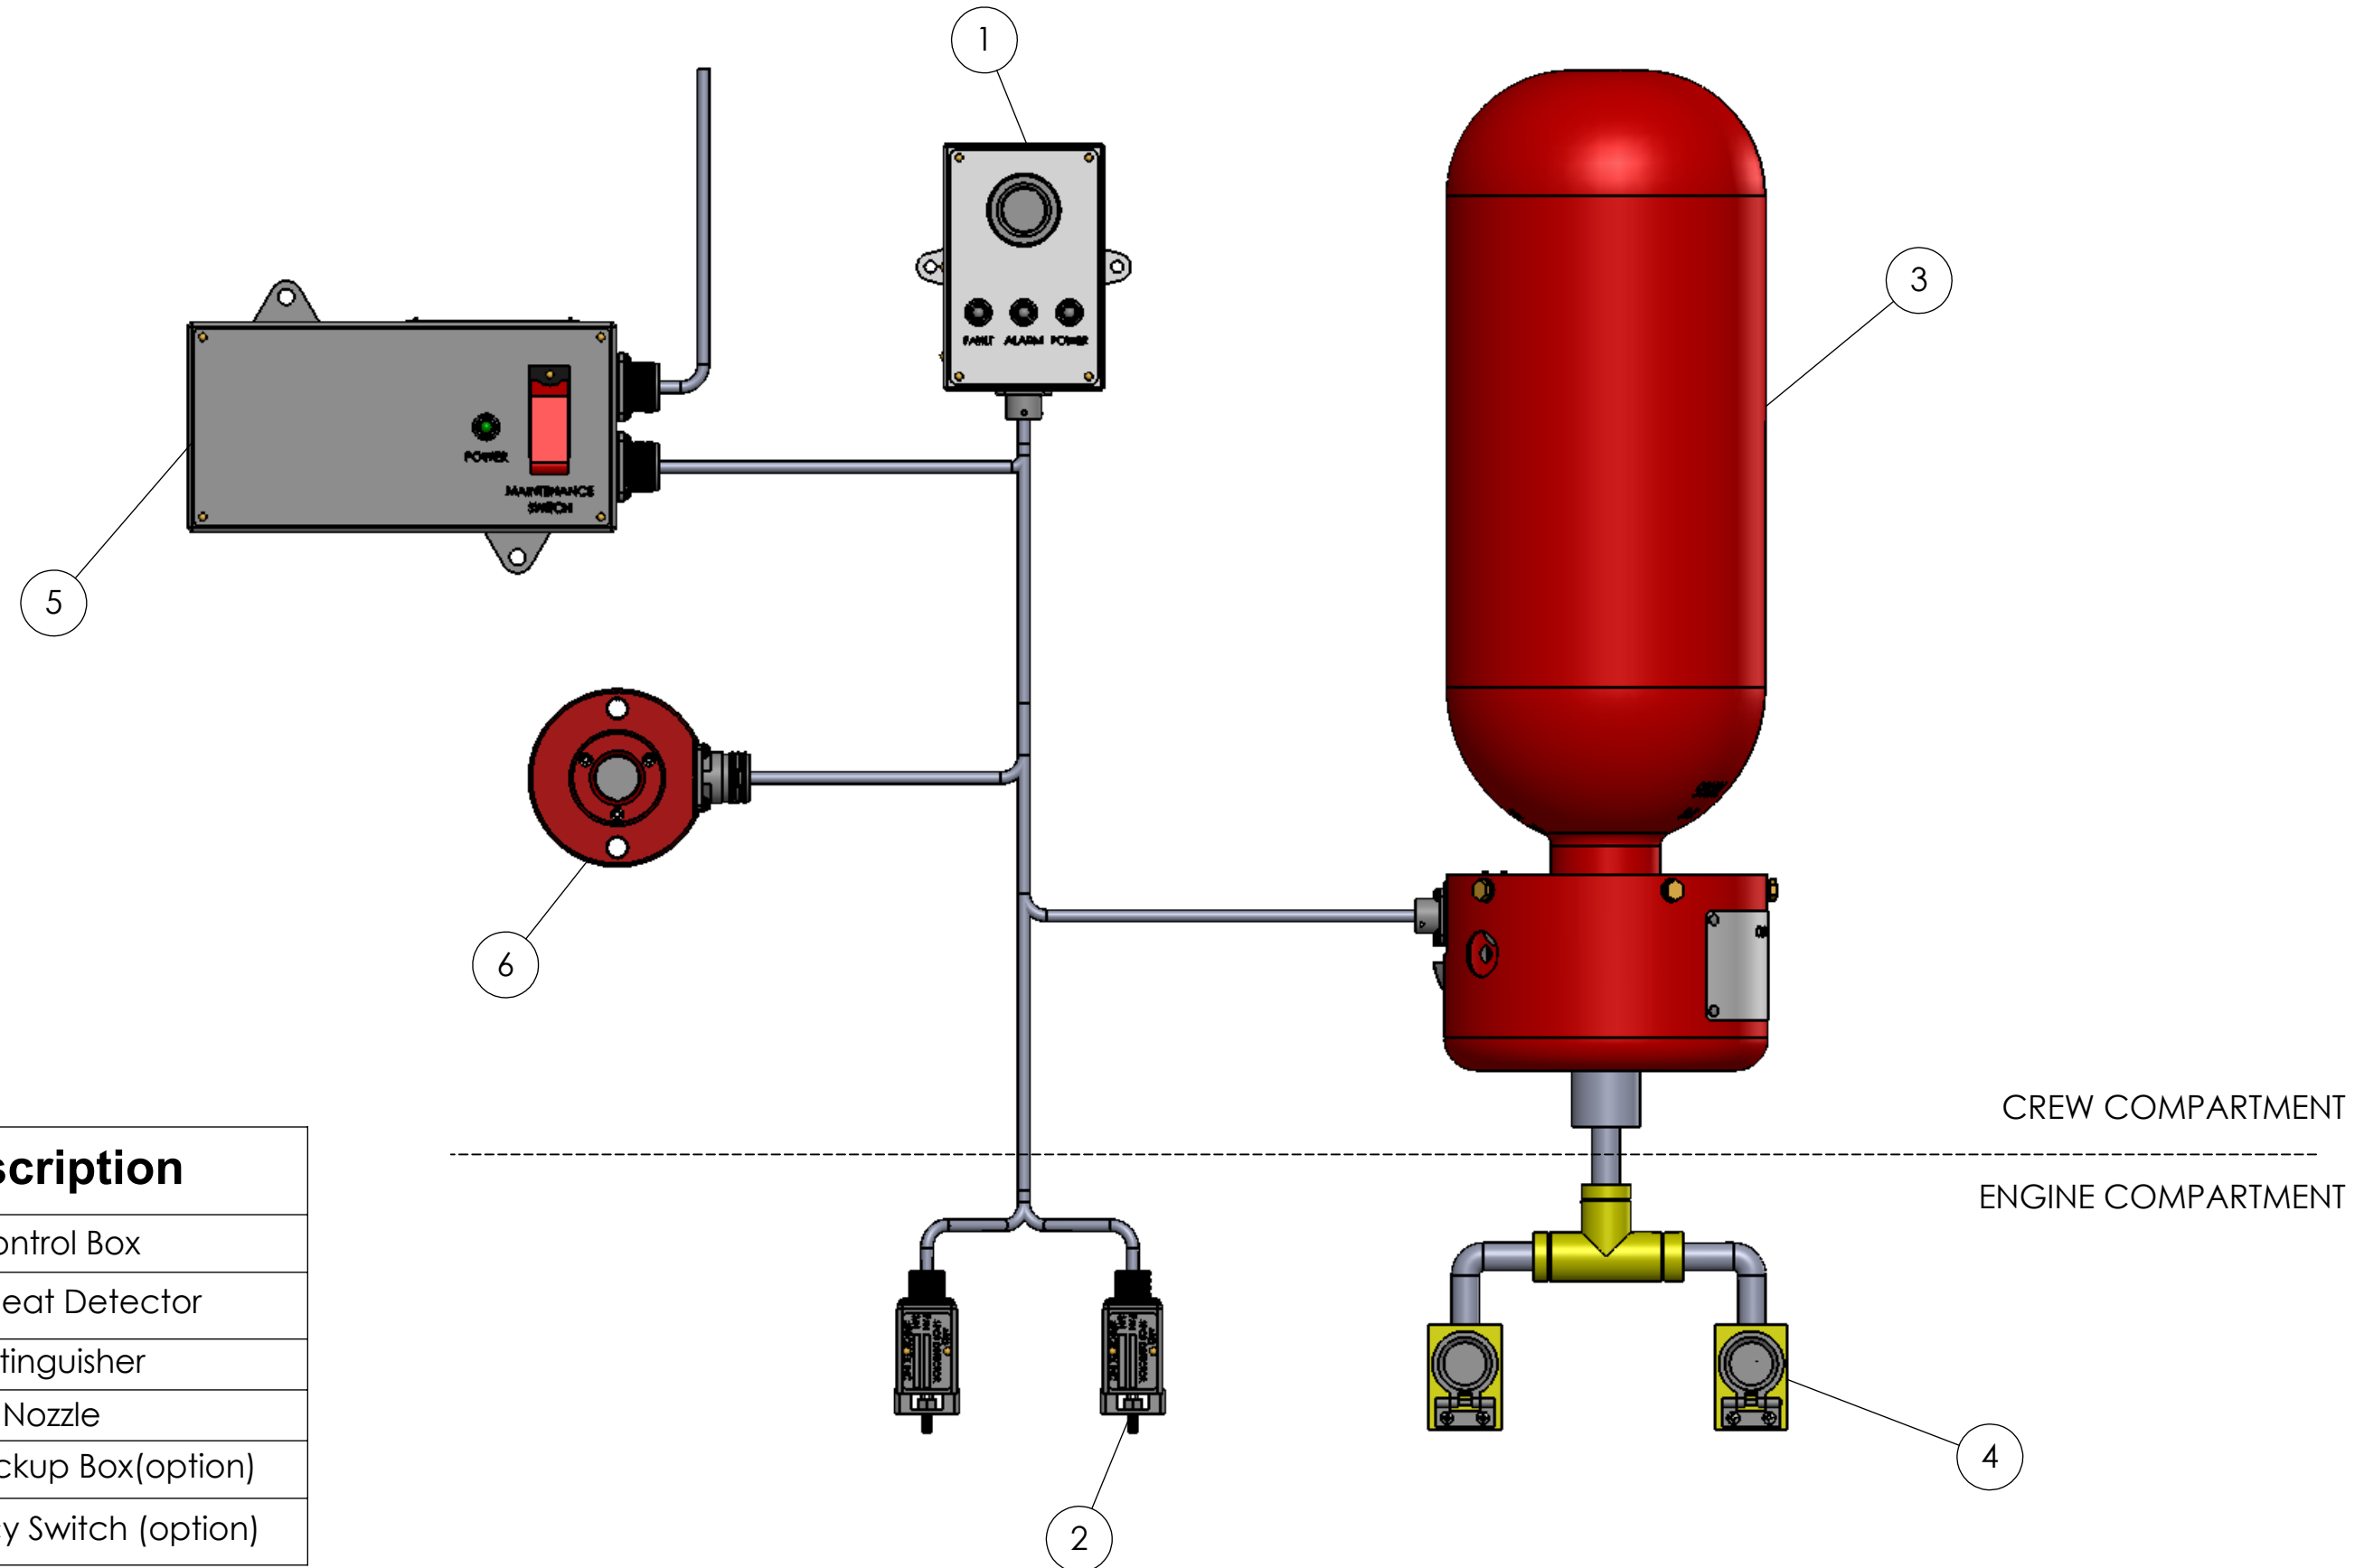

Engine Single Shot Basic System

Item	Description
1	Control Box
2	Spot Heat Detector
3	Extinguisher
4	Nozzle
5	Power Backup Box(option)
6	Emergency Switch (option)