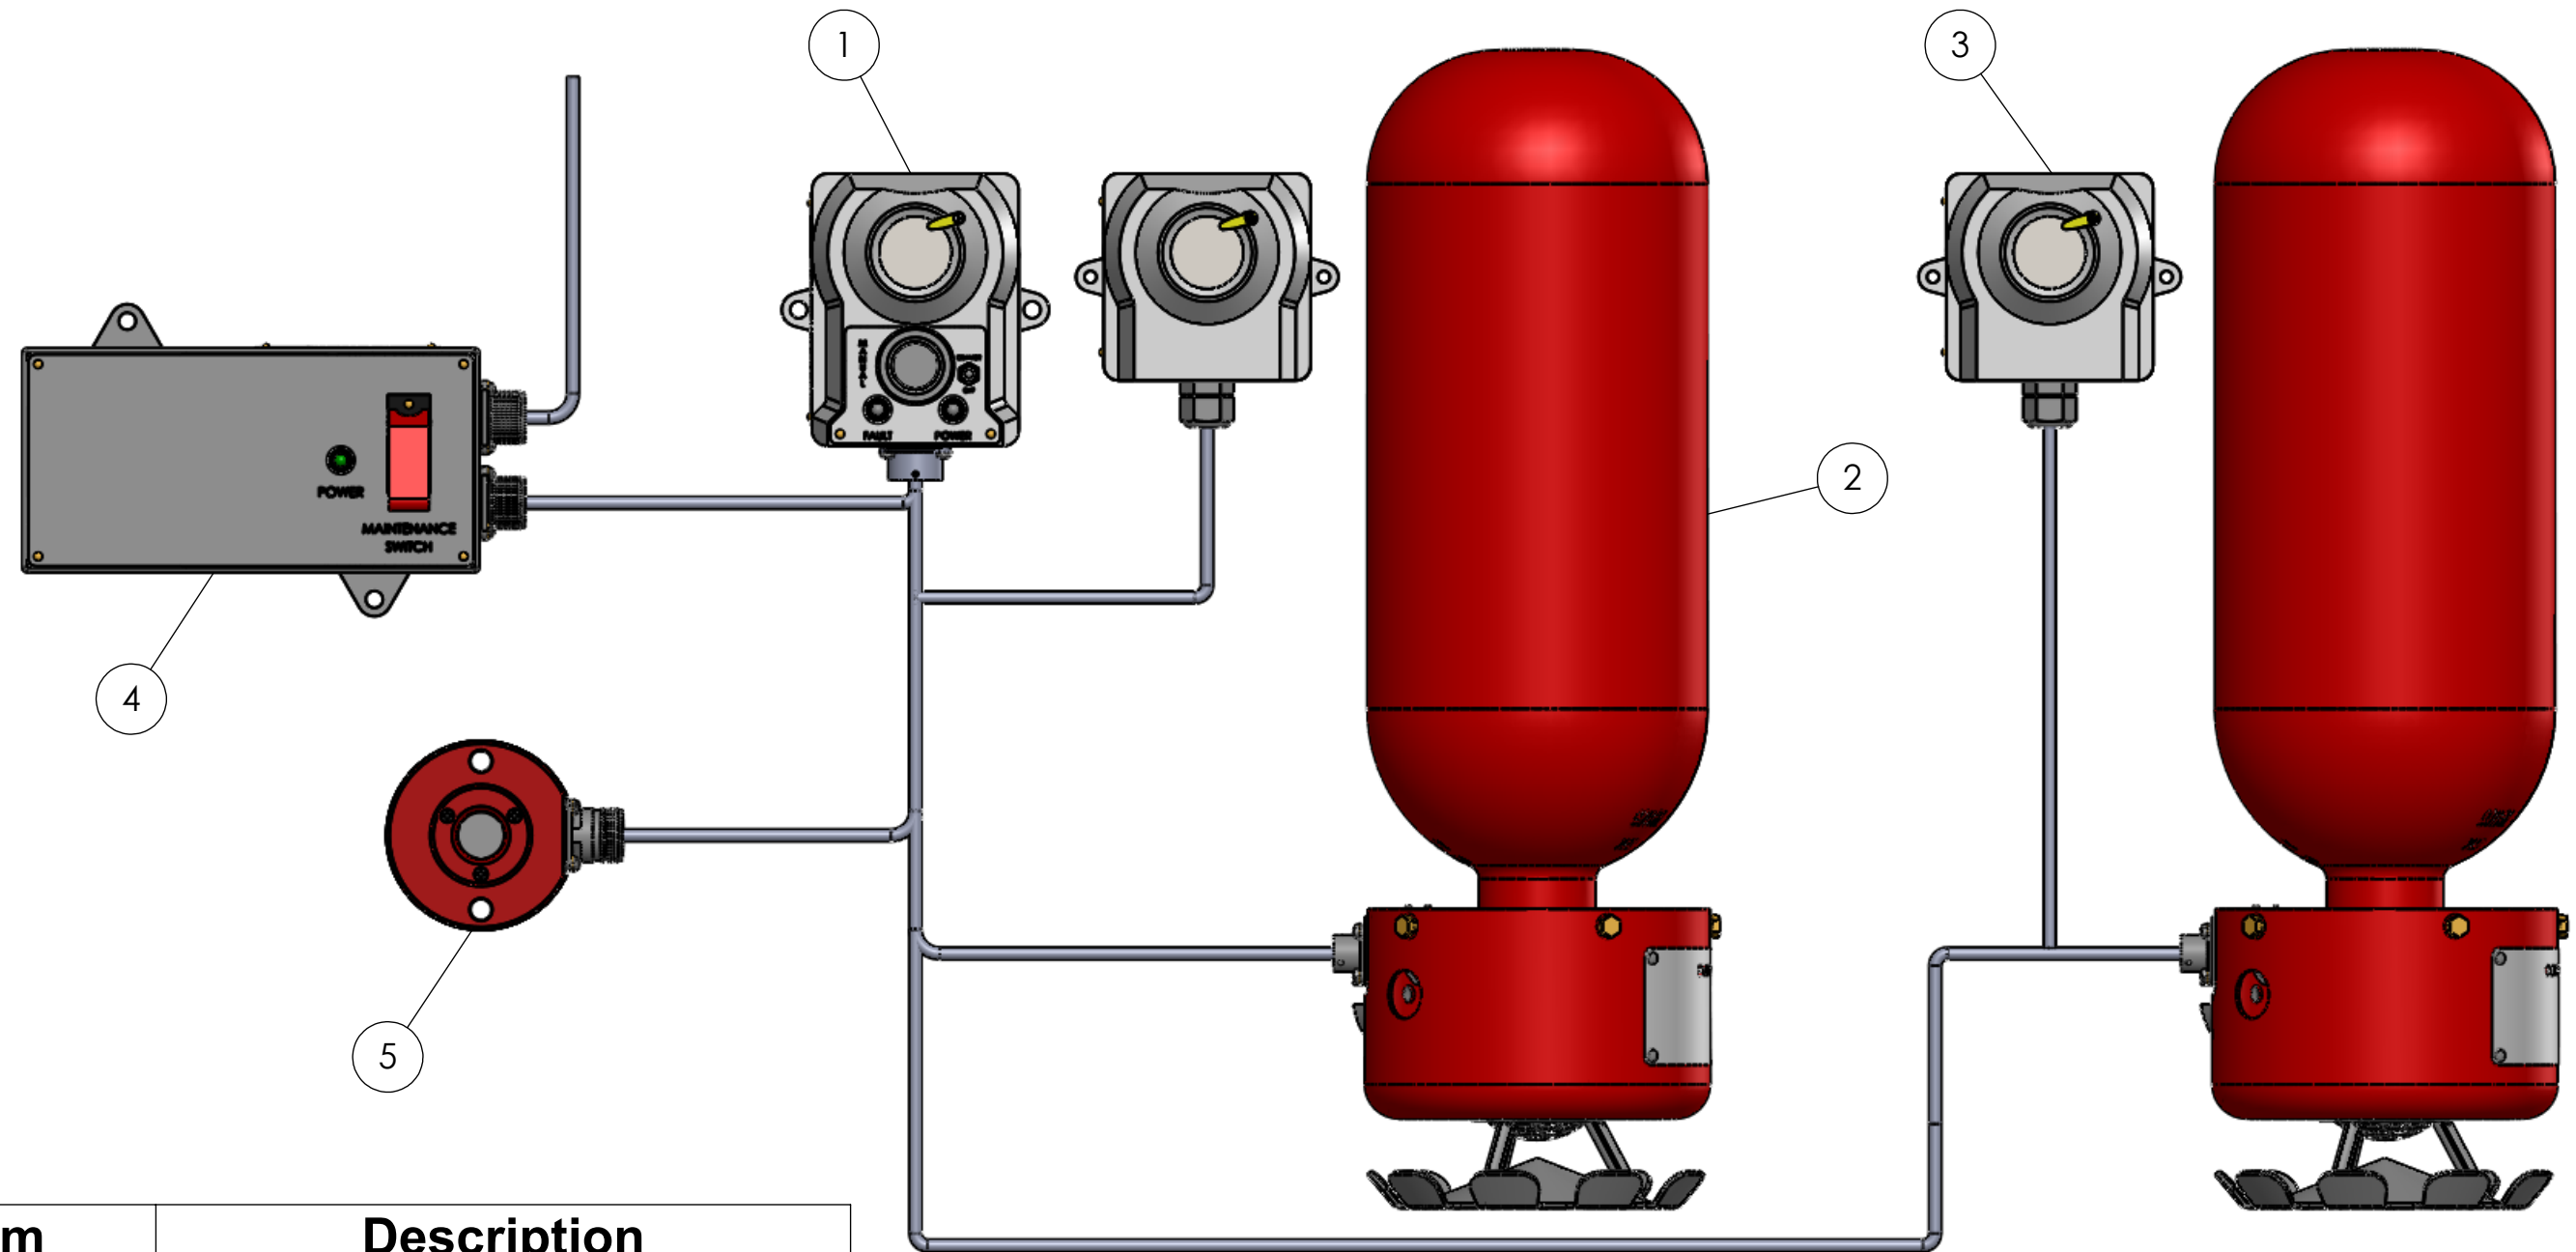

Crew Single Shot Combat System

Item	Description
1	Detector Controller
2	Extinguisher
3	Optical Detector
4	Power Backup Box (option)
5	Emergency Switch (option)