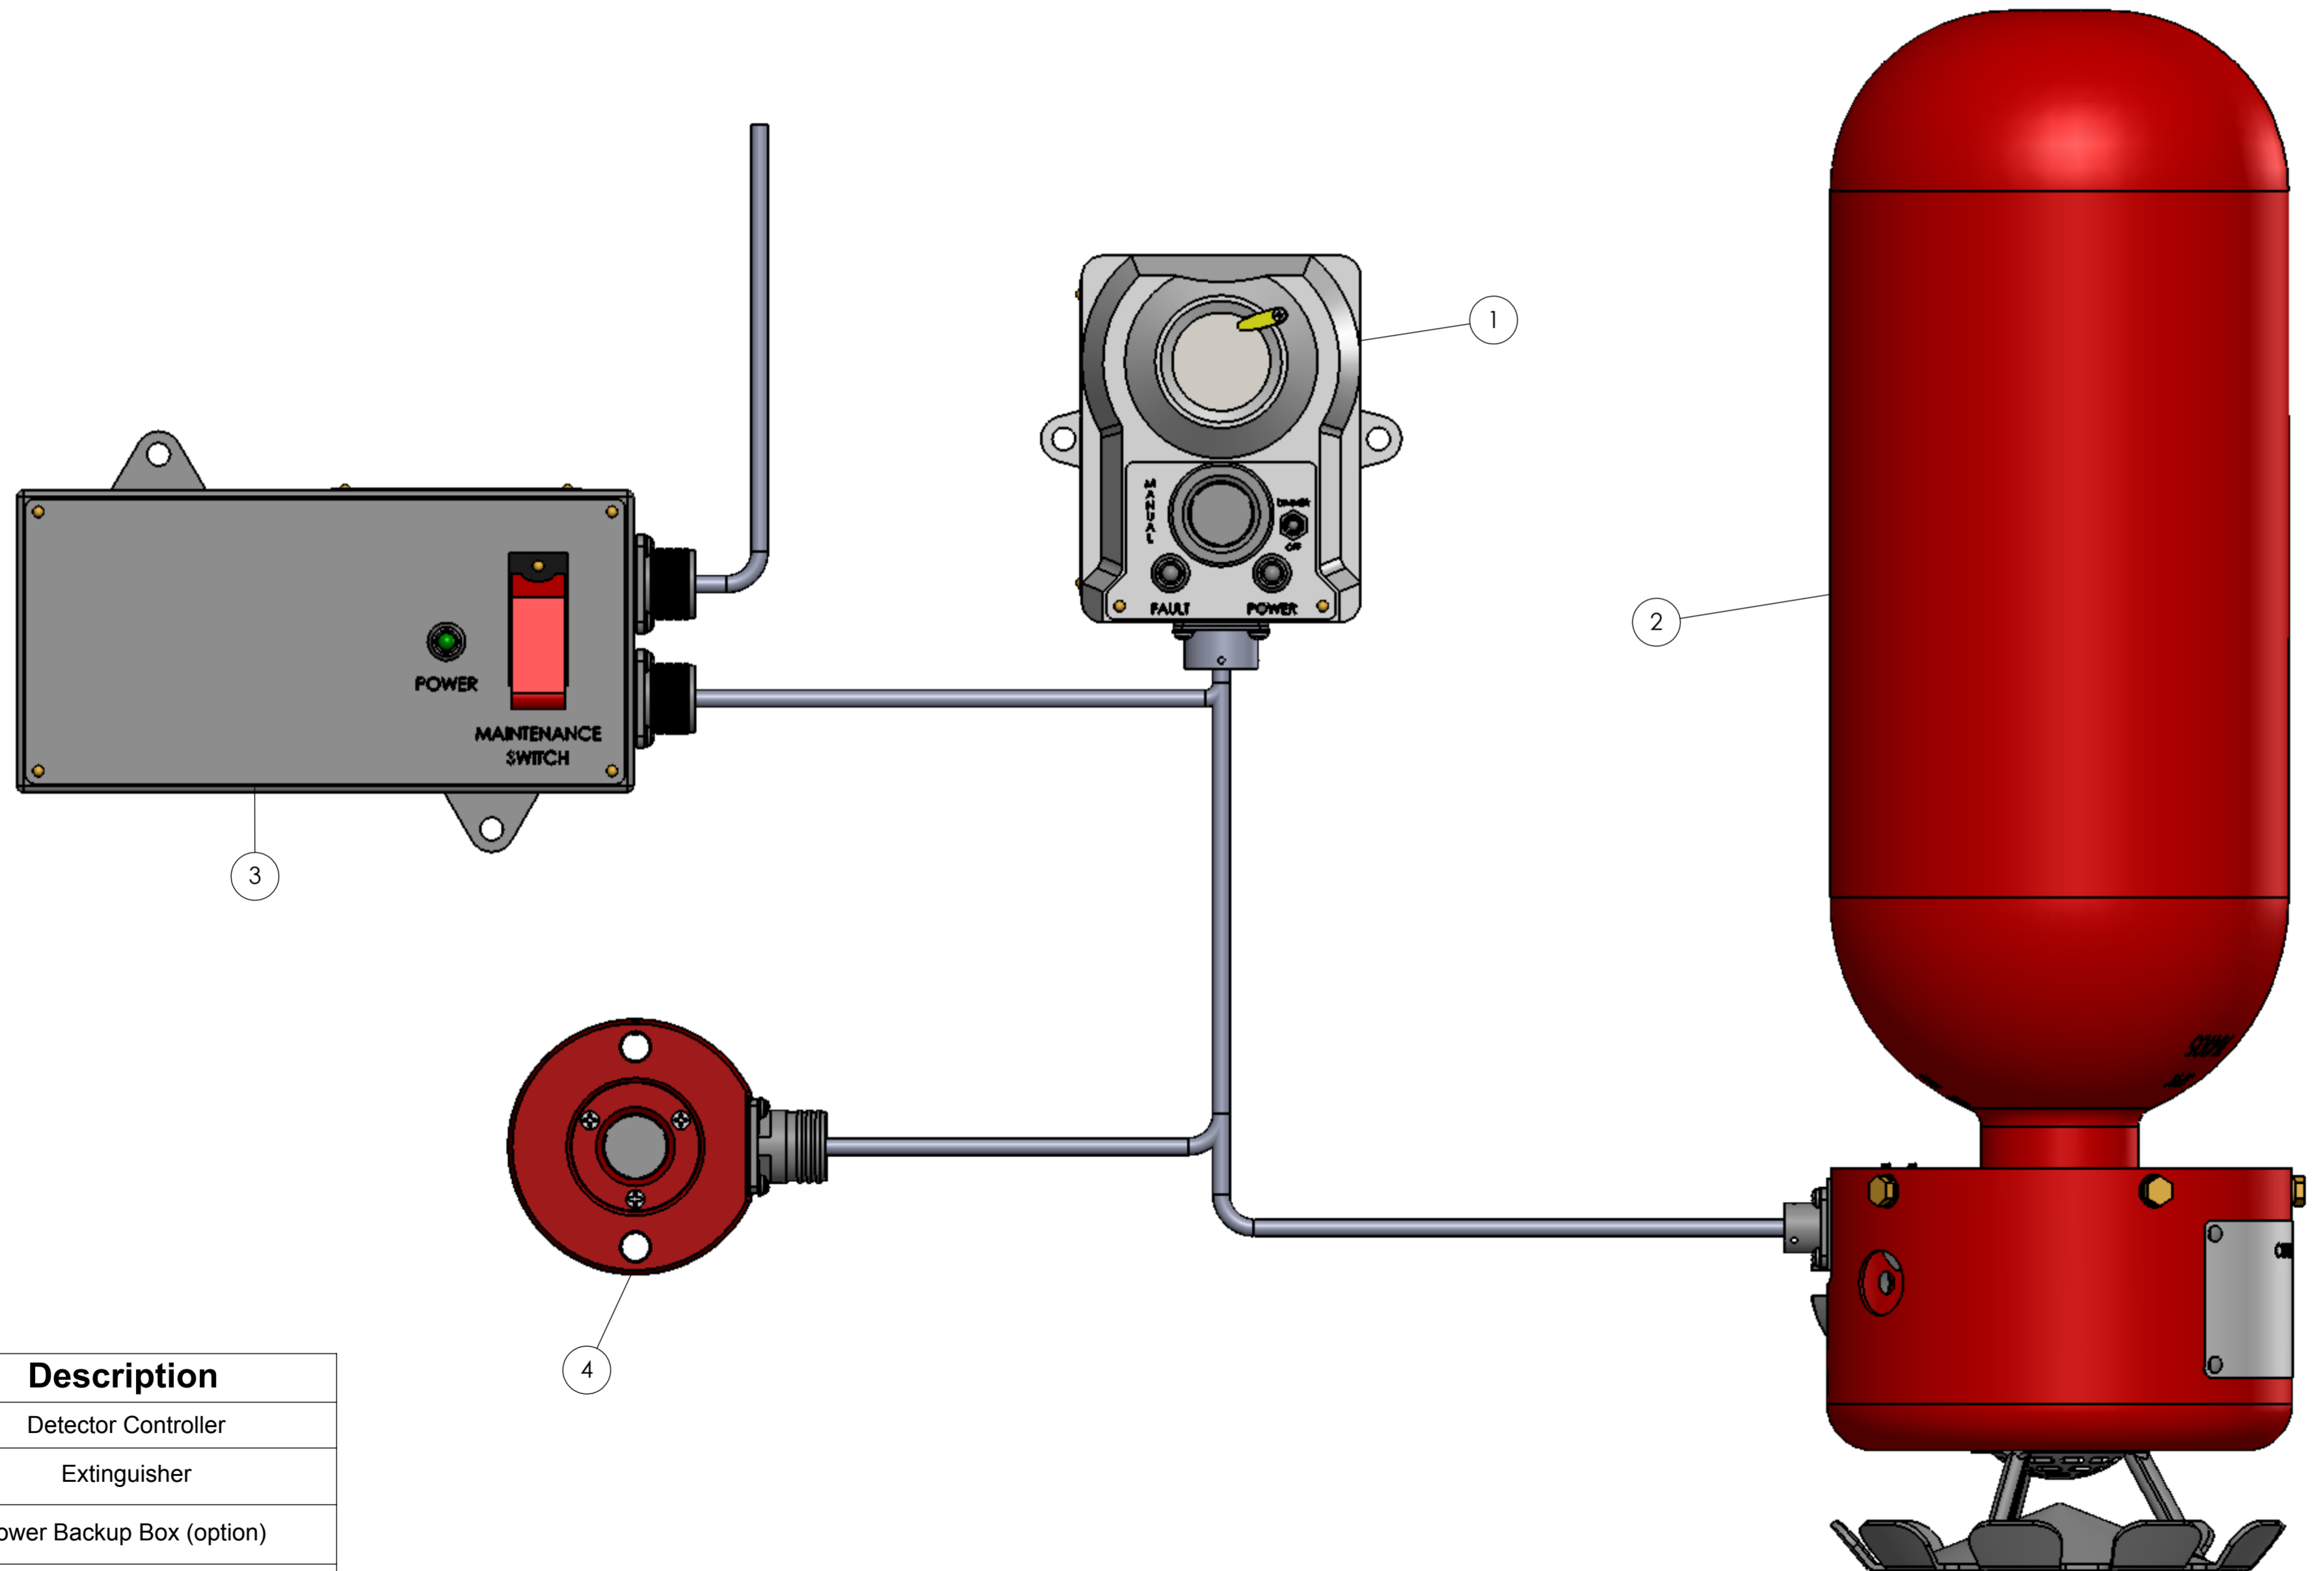

# Crew Single Shot Basic System

Item	Description
1	Detector Controller
2	Extinguisher
3	Power Backup Box (option)
4	Emergency Switch (option)