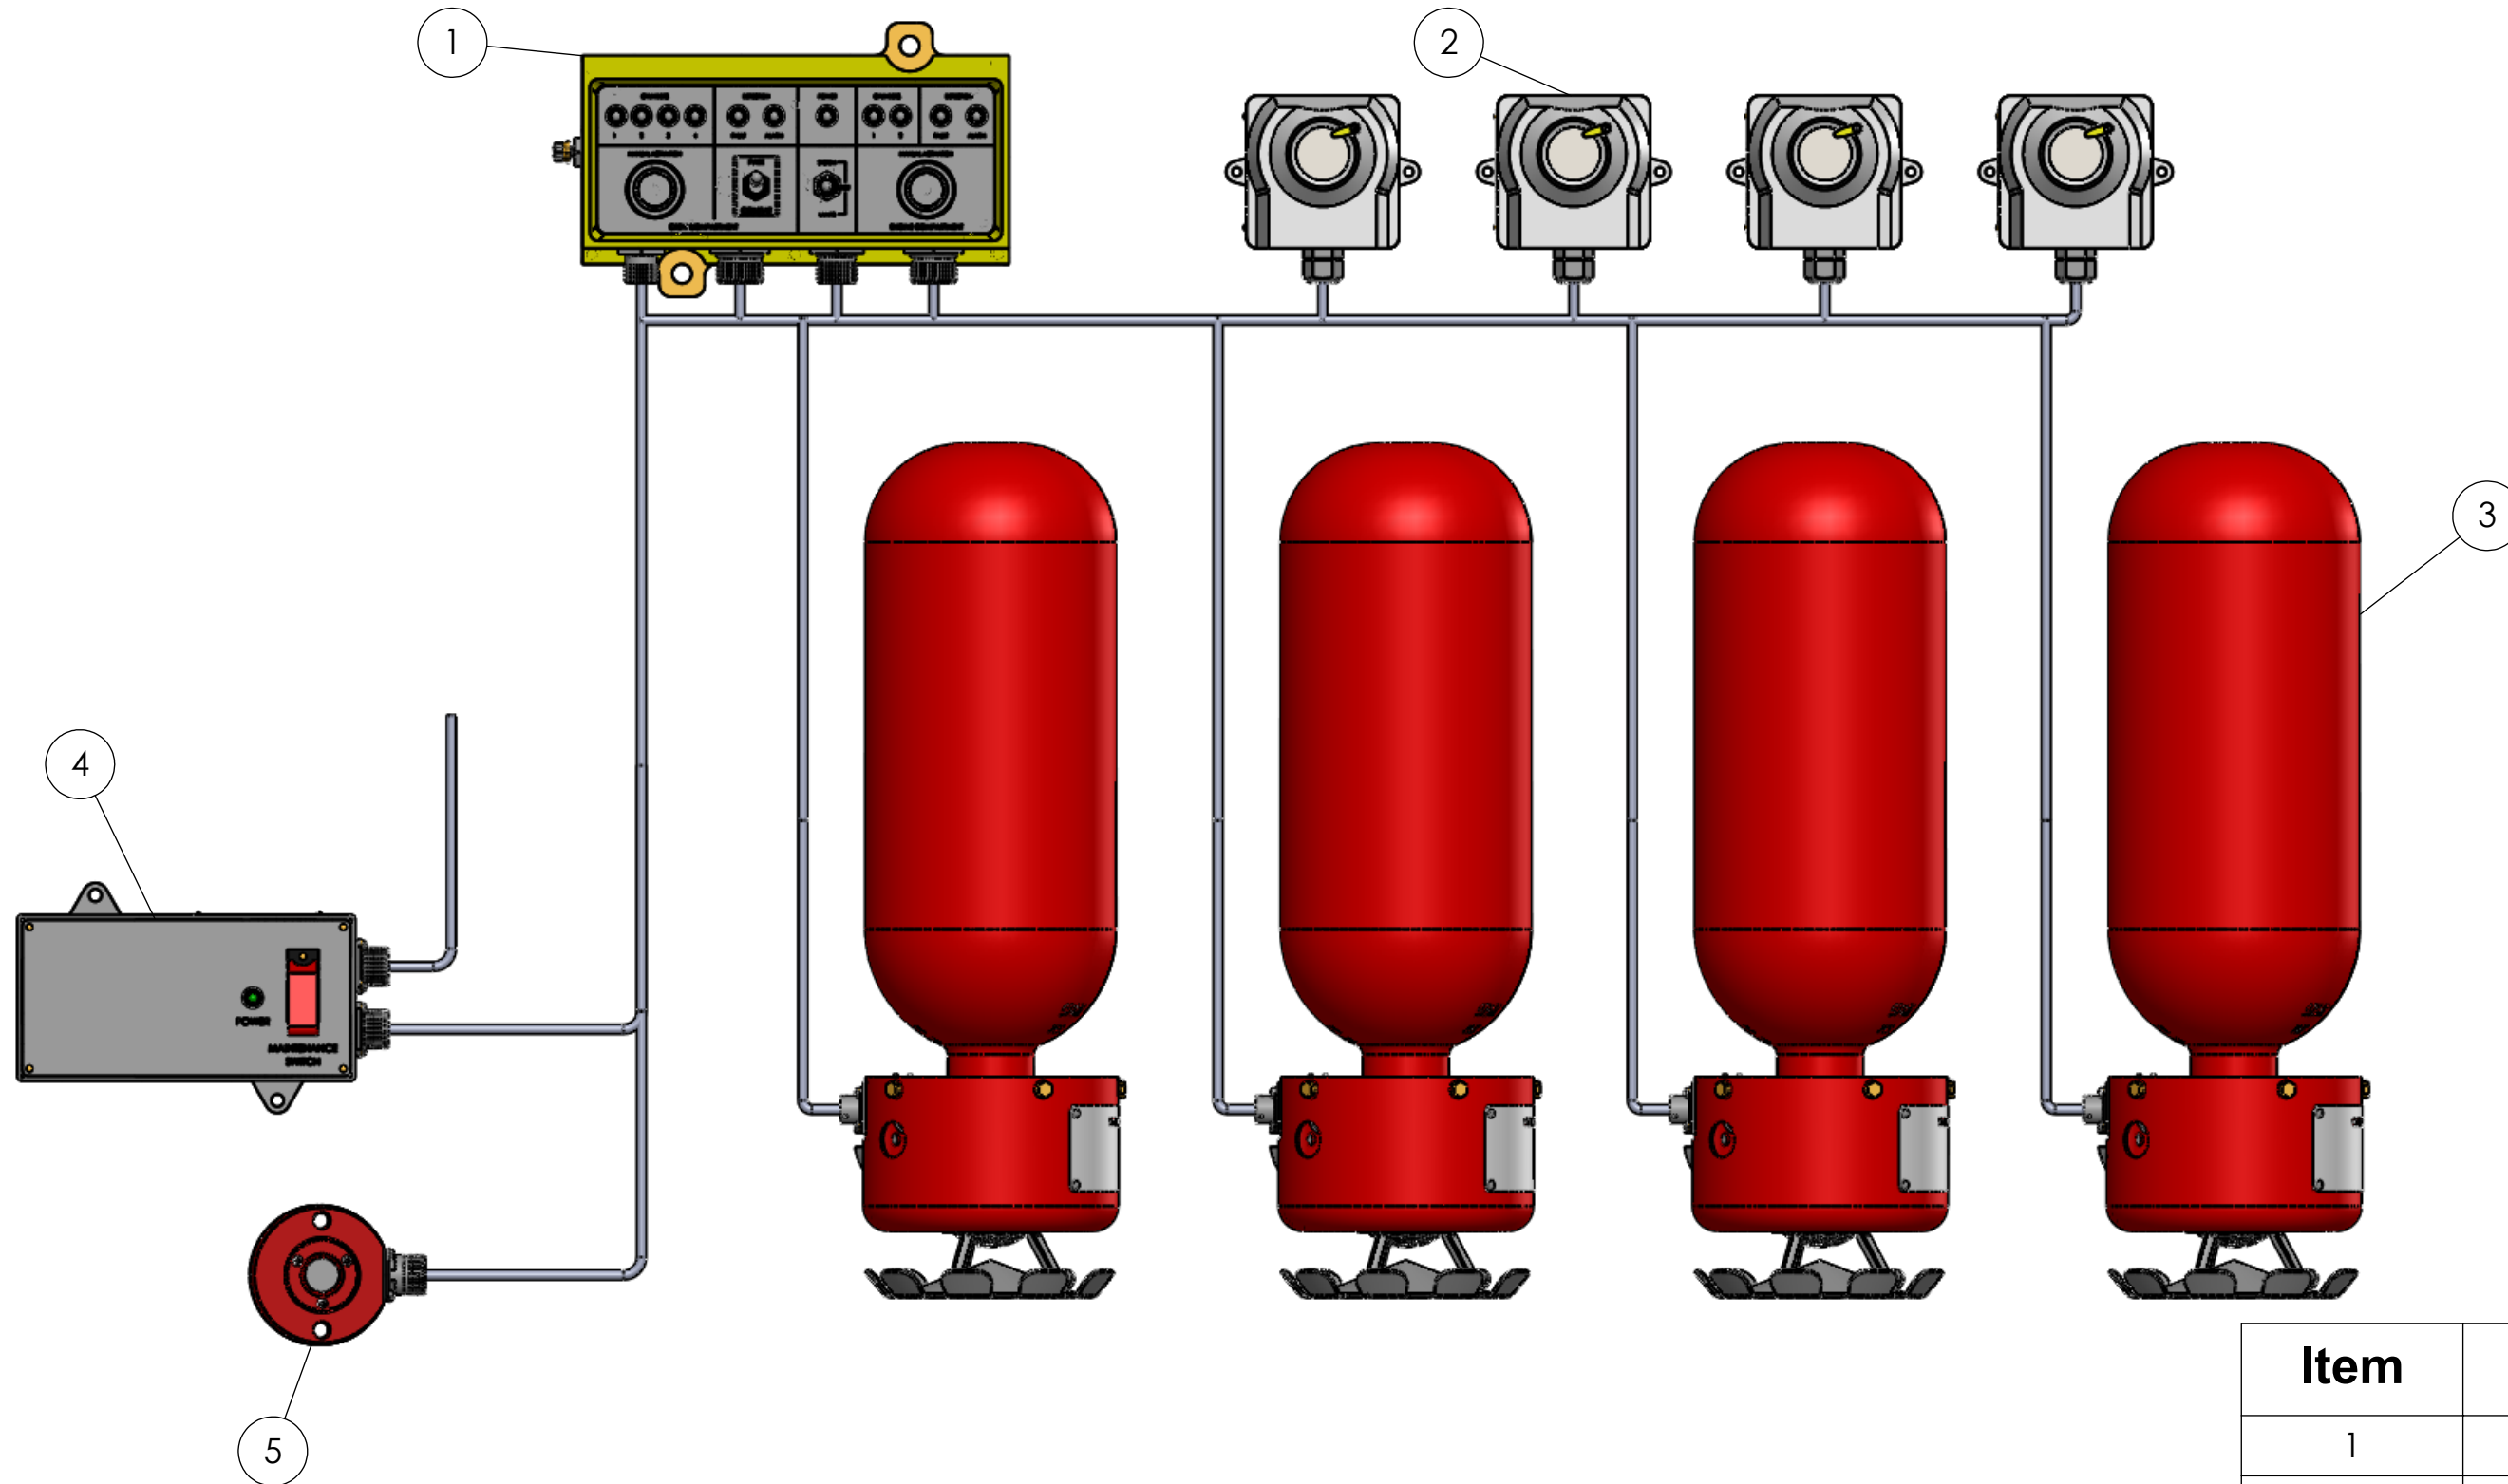

# Crew Double Shot Combat System

Item	Description
1	Control Box
2	Optical Detector
3	Extinguisher
4	Power Backup Box(option)
5	Emergency Switch (option)